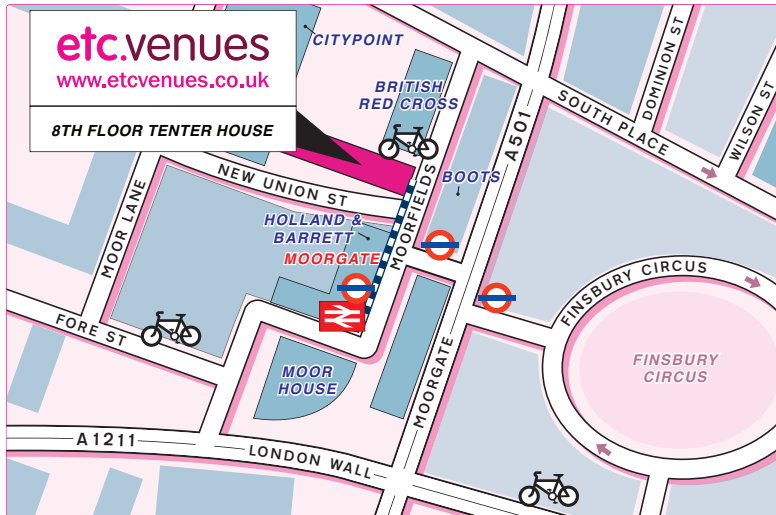

## Public Transport

**\*** etc.venues Moorgate at Tenter House is located in the heart of the City of London's Square Mile a few yards from Moorgate underground station and 5 minutes walk from Liverpool Street mainline railway station. Once at Tenter House – check in to Reception where they will direct you up to the eighth floor.

**By Underground - Moorgate Station (Northern, Metropolitan, Circle, Hammersmith and City Lines).**  
Moorgate has 4 exits and you need to head towards the 2 exits either side of Moorfields Road (these exits are towards the Metropolitan line gates). As you come out onto Moorfields Road you will see a Holland and Barrett store adjacent to the tube station – Tenter House is the next building a few yards further up on the same side of the road, just before the Red Cross building and opposite Boots.

**By Main Line Rail - Liverpool Street (Central, Metropolitan, Circle, Hammersmith and City Lines).**  
Head West towards the main Moorgate Road (past Finsbury Circus). Tenter House is on Moorfields Road (parallel to the Moorgate Road) a few yards from the tube exits next door to Holland and Barrett and opposite Boots.

**By DLR - Bank Station**  
Take Prince's Street and turn right onto Moorgate. After a few hundred yards turn left into Moor Place and walk through to Moorfields. Tenter House can be found next to Holland and Barrett a few yards from the Moorgate Tube exits and opposite Boots.