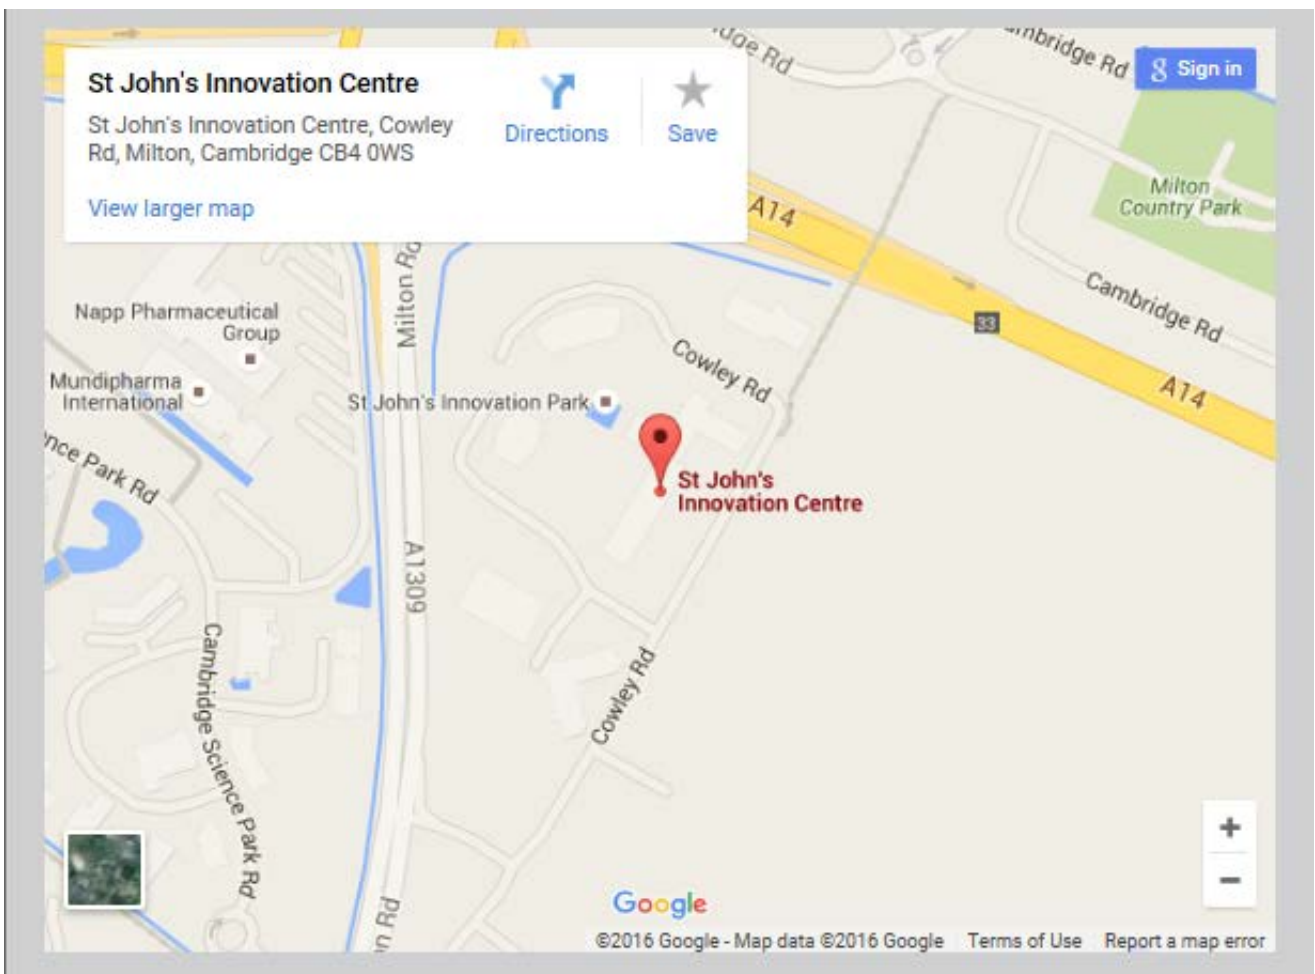

Course Venue:
St John's Innovation Centre
Cowley Road
Cambridge
CB4 0WS
<http://stjohns.co.uk/contact/directions/>

The St John's Innovation Reception Team will direct you to our training room.

Emergency contact telephone number: +44 (0)845 070 1750, and ask for the Training Support Team.

Directions

Location

St John's Innovation Centre is located adjacent to the Science Park and has a prime location on the northern fringe of Cambridge with onsite parking and good access to the A14 (Junction 33). The centre is a short taxi ride from Cambridge railway station with its frequent services to the UK's main railway network, notably London King's Cross (45 minutes) and within 10 minutes walk of Cambridge public transport, including the guided bus.